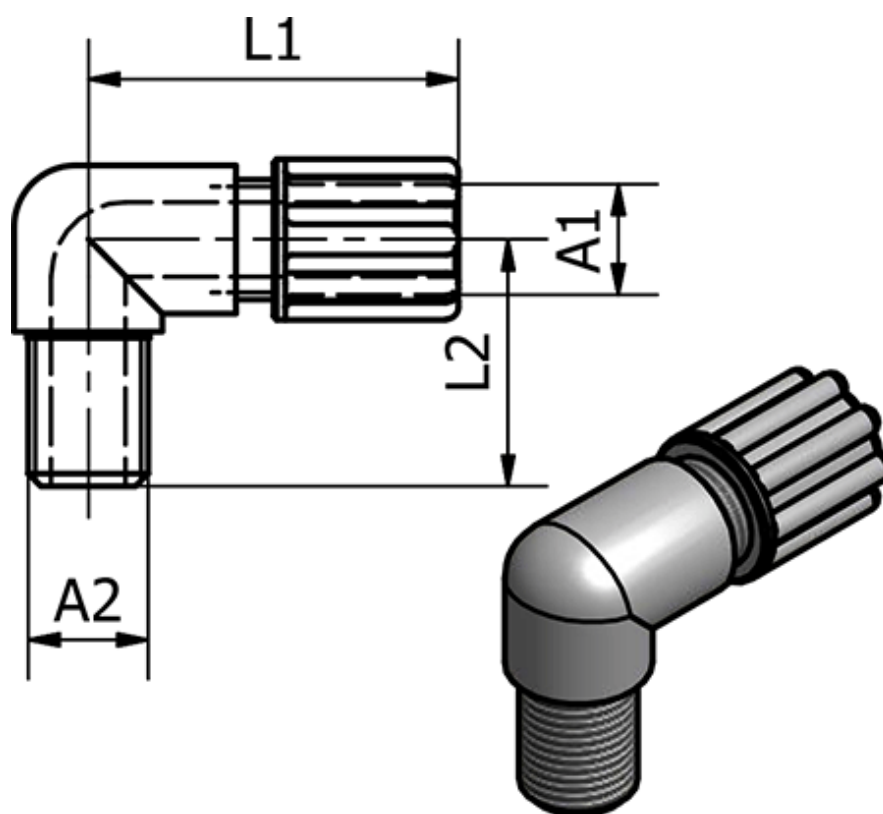

Article number: 58614061

Description: Push-on 140.61, Ø4/6 - G 1/4"
Angle

Measures

Ext. Hose Diameter A1	= 4/6
L1	= 27
L2	= 27
Thread A2	= G 1/4"